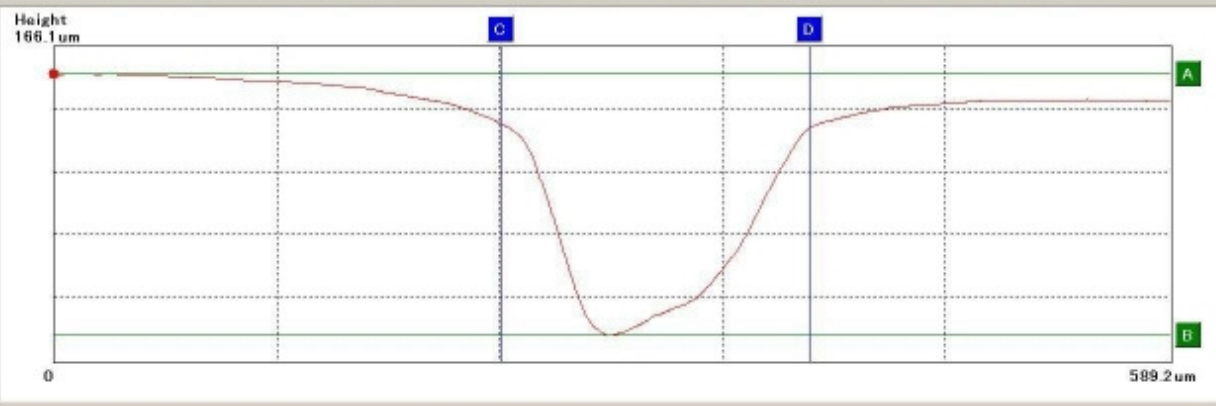

Profile measure

Record/Measure equipment: VHX
 Save Date: 11/20/2008 21:14
 Lens power: vhz500 x500
 3D Record interval: 10.00 [um]
 No. of record images: 18

Profile mode

Horizontal line
 Vertical line
 Specify 2 point

2 line compare mode
 Range cursor[C-D] disp

Color Setting

Inclination correct

Height fit display

Height [A-B]: um

Width [C-D]: um

Cursor value:

Height [A-B]	Width [C-D]
137.9 um	163.0 um